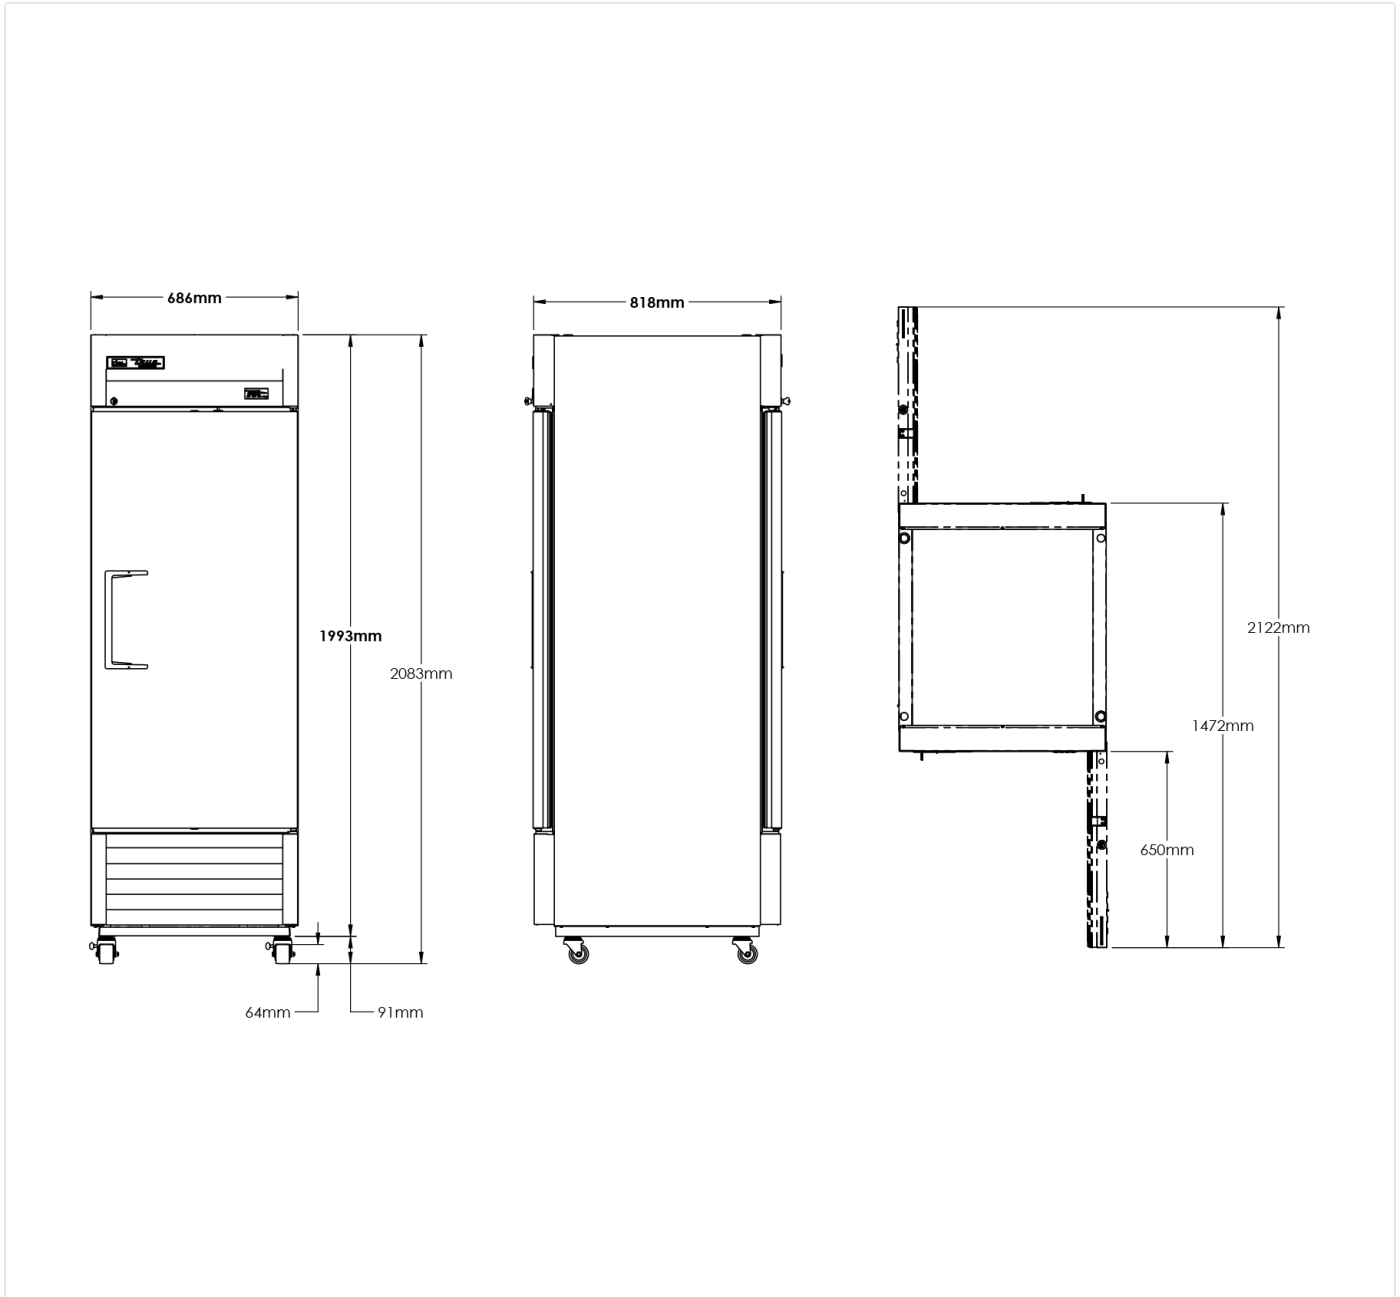

Upright Cabinets

T-23PT-HC

Upright Foodservice Refrigerator, Pass-Thru, 1 Solid Door Front, 1 Solid Door Rear

Dimensions	
External Width (mm)	686
External Depth (mm)	818
External Height (mm)	2074
Net Volume (Litres)	438
Gross Volume (Litres)	651
Supplied Shelves	4
Shelf Size (L x D mm)	582 x 591
Internal Net Height (mm)	1300
Unpackaged Weight (kg)	137
Packaged Weight (kg)	148
Packaged Dimensions (W x D x H mm)	909 x 788 x 2134
Supplied with	Heavy duty lock-in-place ø 64 mm castors (83 mm height)

Build	
Door Description	1 Solid Door Front + 1 Solid Door Rear
Door Opening	Right (standard) or Left
Exterior Construction	Stainless steel front and rear, aluminium sides
Interior Construction	Clear coated aluminium, stainless steel base
Air Intake Position	Front
Ventilation Position	Rear
Clearance Required	26 mm rear, zero sides
Cord Length (Meters)	2.74
Internal Lighting	LED
Standard w/ Locks	Standard

TFIUK@truemfg.com
TrueCHCustomerService@truemfg.com
TrueRefAus@truemfg.com

Upright Cabinets

T-23PT-HC

Upright Foodservice Refrigerator, Pass-Thru, 1 Solid Door Front, 1 Solid Door Rear

Specifications subject to change without notice.
Chart dimensions rounded up to the next whole millimeter (inches rounded up to the 1/8")