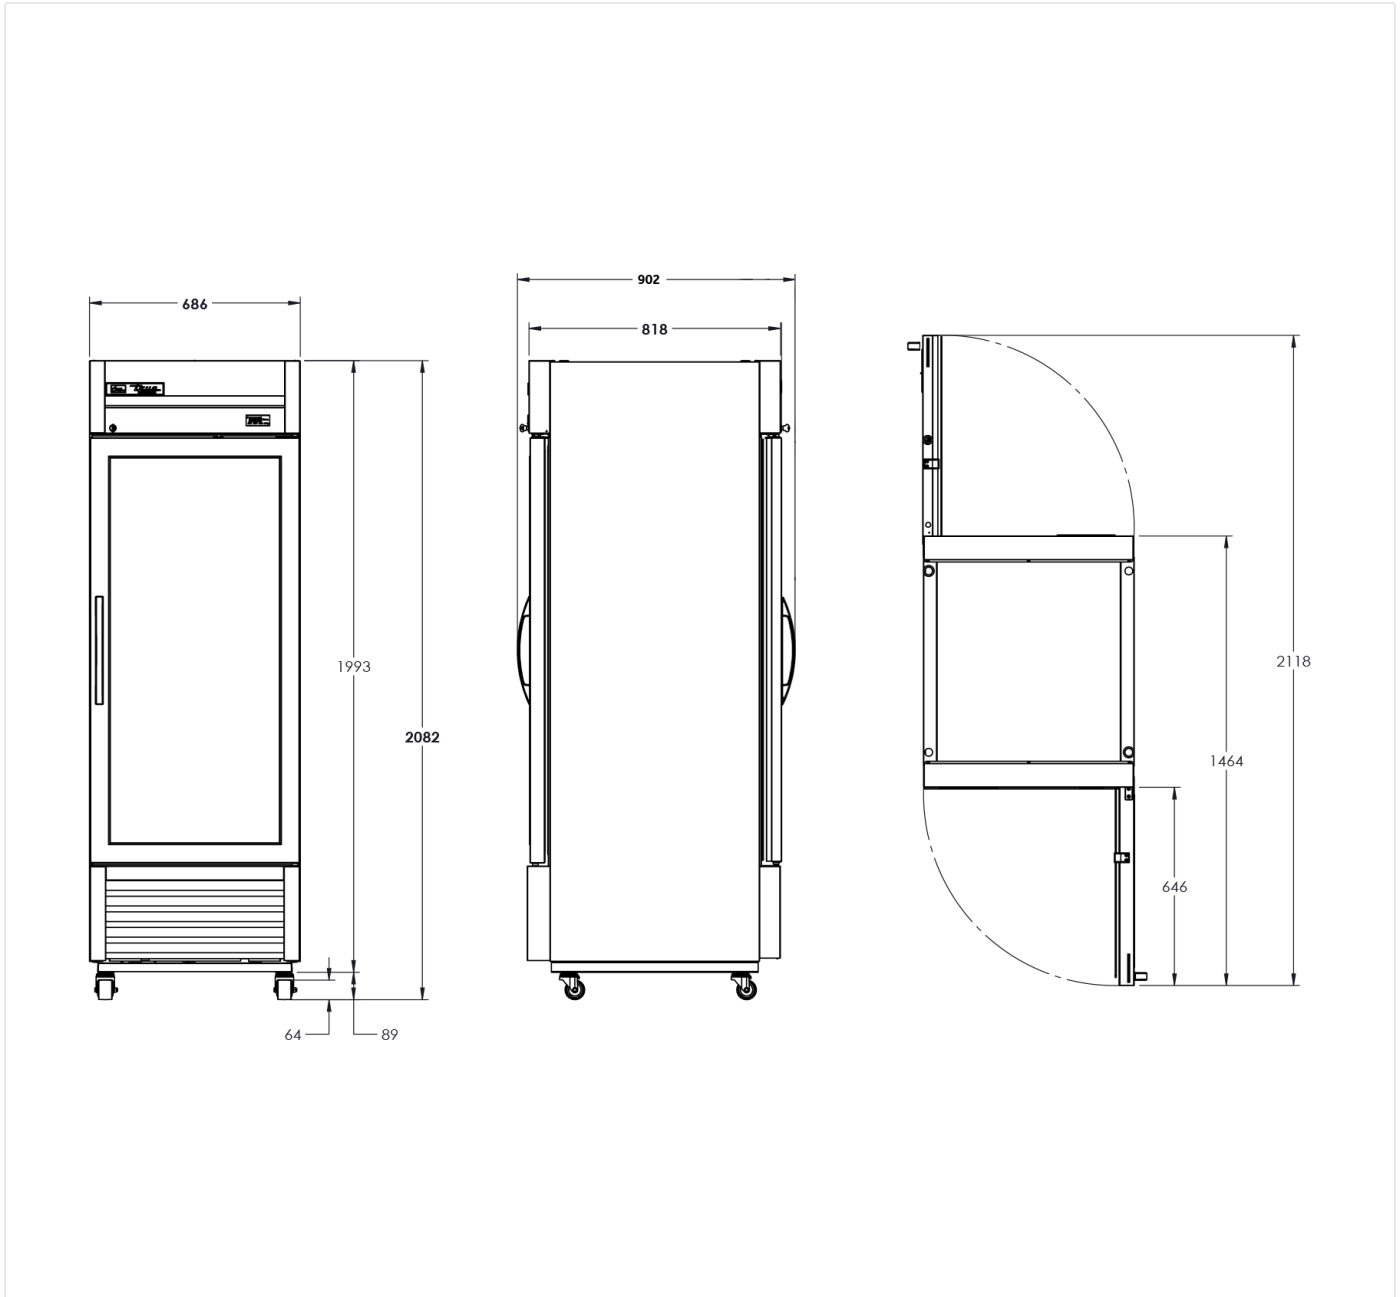

Upright Cabinets

T-23G-PT-HC~FGD01 1G-1G

Upright "Pass-Thru" Display Refrigerator, 1 Glass Door Front, 1 Glass Door Rear

Dimensions	
External Width (mm)	686
External Depth (mm)	818
External Height (mm)	2074
Exclusions	Depth does not include 46 mm for front door handle or 46 mm for rear door handle.
Net Volume (Litres)	438
Gross Volume (Litres)	651
Display Area (m ²)	1.38
Supplied Shelves	4
Shelf Size (L x D mm)	582 x 591
Internal Net Height (mm)	1300
Unpackaged Weight (kg)	146
Packaged Weight (kg)	157
Packaged Dimensions (W x D x H mm)	909 x 788 x 2134
Supplied with	Heavy duty lock-in-place ø 64 mm castors (83 mm height)

Build	
Door Description	1 Glass Door Front + 1 Glass Door Rear
Door Opening	Right (standard) or Left
Exterior Construction	Stainless steel front and rear, aluminium sides
Interior Construction	Clear coated aluminium, stainless steel base
Air Intake Position	Front
Ventilation Position	Rear
Clearance Required	26 mm rear, zero sides
Cord Length (Meters)	2.74
Internal Lighting	LED
Standard w/ Locks	Standard

TFIUK@truemfg.com
TrueCHCustomerService@truemfg.com
TrueRefAus@truemfg.com

Upright Cabinets

T-23G-PT-HC~FGD01 1G-1G

Upright "Pass-Thru" Display Refrigerator, 1 Glass Door Front, 1 Glass Door Rear

Specifications subject to change without notice.
Chart dimensions rounded up to the next whole millimeter (inches rounded up to the 1/8")