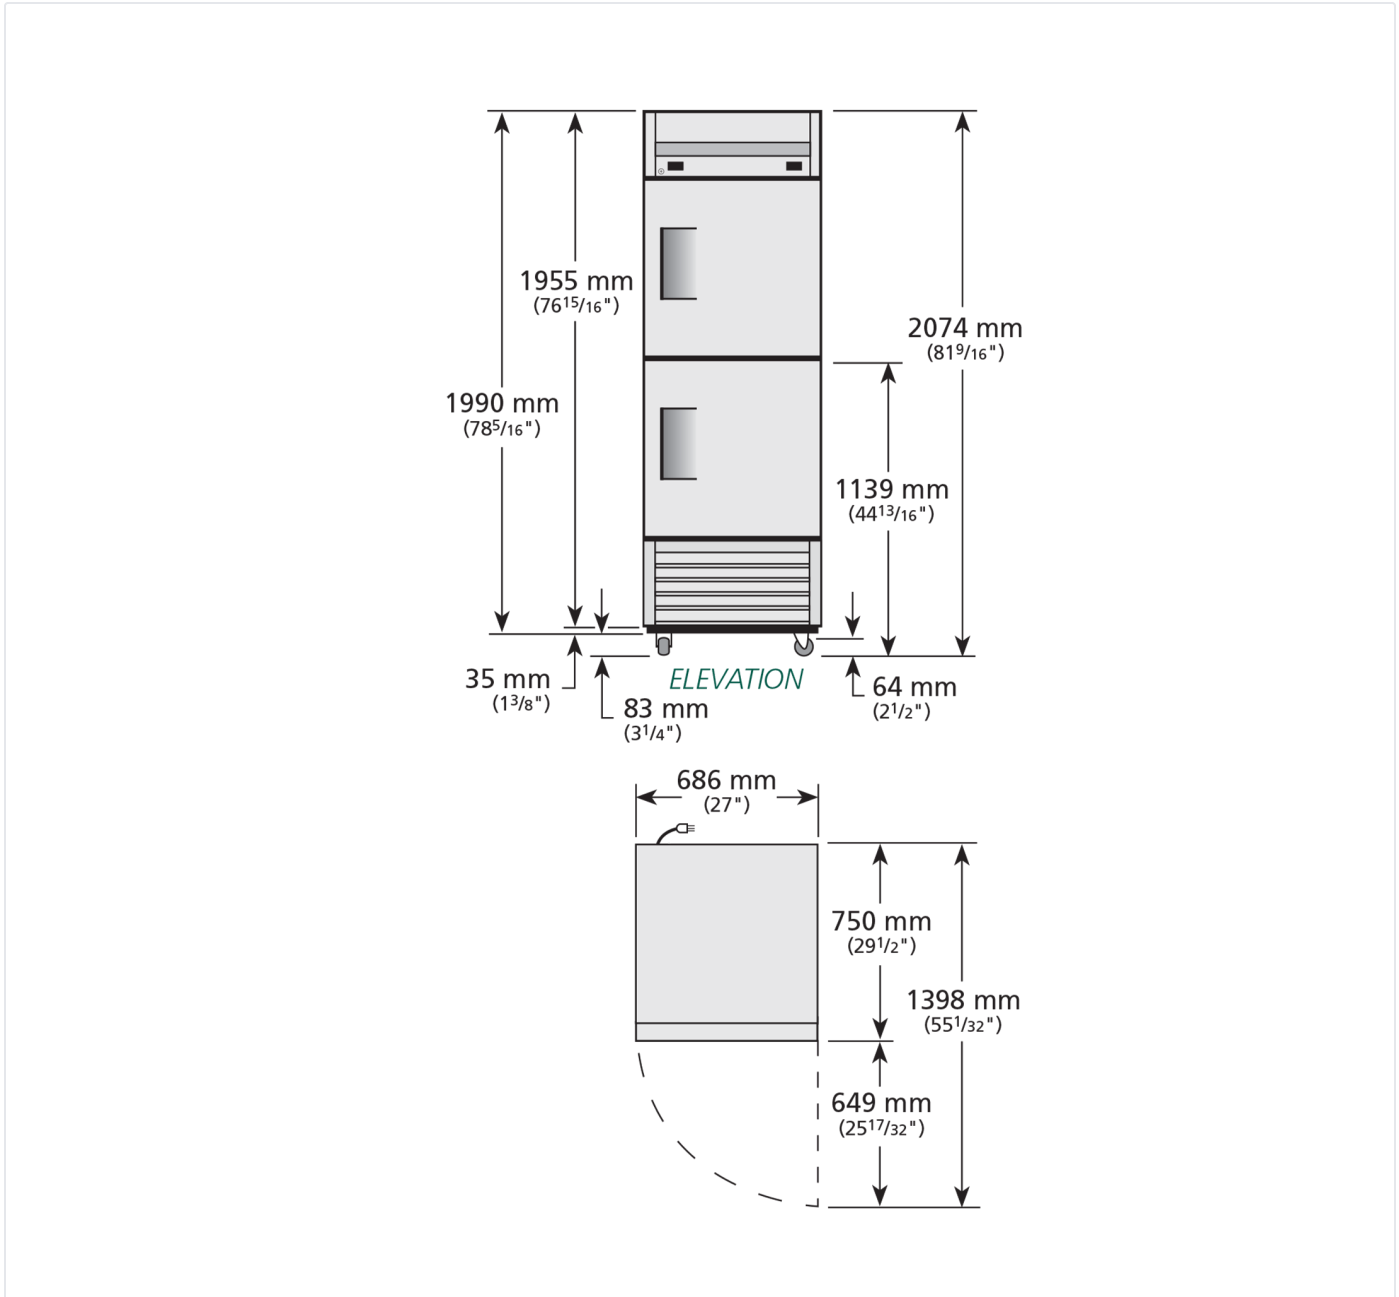

Upright Cabinets

T-23DT-HC

Upright Foodservice "Dual Temperature" Cabinet, 2 Half Solid Swing Doors

Dimensions	
External Width (mm)	686
External Depth (mm)	750
External Height (mm)	2074
Exclusions	Depth does not include 13 mm for rear access panel.
Net Volume (Litres)	356
Gross Volume (Litres)	651
Supplied Shelves	4
Shelf Size (L x D mm)	582 x 591
Internal Net Height (mm)	650 + 450
Unpackaged Weight (kg)	141
Packaged Weight (kg)	152
Packaged Dimensions (W x D x H mm)	909 x 788 x 2134
Supplied with	Heavy duty lock-in-place ø 64 mm castors (83 mm height)

Build	
Door Description	2 Half Solid Swing Doors
Door Opening	Right (standard) or Left
Exterior Construction	Stainless steel front, aluminium sides & rear
Interior Construction	Clear coated aluminium, stainless steel base
Air Intake Position	Front
Ventilation Position	Rear
Clearance Required	26 mm rear, zero sides
Cord Length (Meters)	2.74
Internal Lighting	LED
Standard w/ Locks	Standard

TFIUK@truemfg.com
TrueCHCustomerService@truemfg.com
TrueRefAus@truemfg.com

T-23DT-HC

Upright Foodservice "Dual Temperature" Cabinet, 2 Half Solid Swing Doors

Specifications subject to change without notice.
Chart dimensions rounded to the next whole millimeter (inches rounded up to the 1/8")