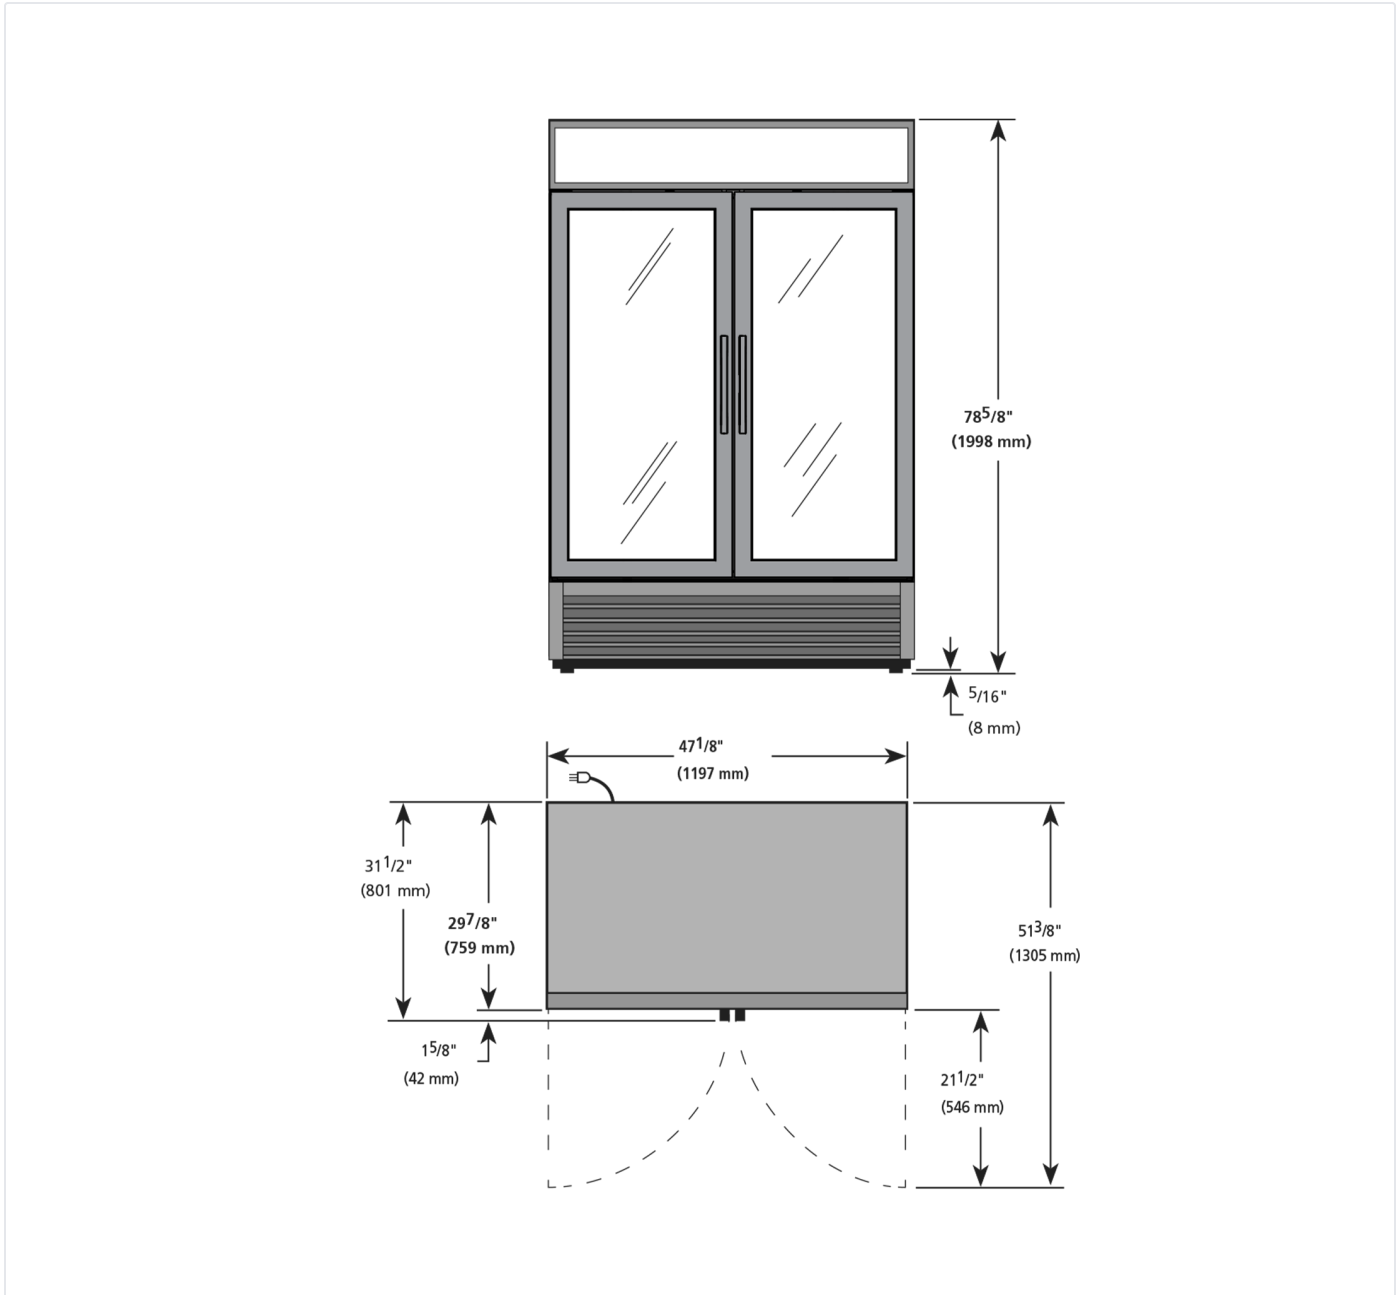

Glass Door Display

GDM-43F-HC~FGD01

Upright Retail Merchandiser Freezer, 2 Full Glass Swing Doors

Dimensions	
External Width (mm)	1197
External Depth (mm)	759
External Height (mm)	1998
Exclusions	Depth does not include 42 mm for door handle or 13 mm for rear access panel.
Net Volume (Litres)	756
Gross Volume (Litres)	1217
Display Area (m ²)	1.19
Supplied Shelves	8
Shelf Size (L x D mm)	531 x 534
Internal Net Height (mm)	1300
Unpackaged Weight (kg)	239
Packaged Weight (kg)	250
Packaged Dimensions (W x D x H mm)	1258 x 902 x 2134
Supplied with	Levelling Screws. Optional castors sold seperately.

Build	
Door Description	2 Full Glass Swing Doors
Exterior Construction	Stainless Steel/Aluminium front, Aluminium sides and rear
Interior Construction	White coated aluminium, stainless steel base
Air Intake Position	Front
Ventilation Position	Rear
Clearance Required	26 mm rear, zero sides
Cord Length (Meters)	2.74
Internal Lighting	LED
Standard w/ Locks	Not Standard. Options available.

TFIUK@truemfg.com
TrueCHCustomerService@truemfg.com
TrueRefAus@truemfg.com

Glass Door Display

GDM-43F-HC~FGD01

Upright Retail Merchandiser Freezer, 2 Full Glass Swing Doors

Specifications subject to change without notice.
Chart dimensions rounded up to the next whole millimeter (inches rounded up to the 1/8")